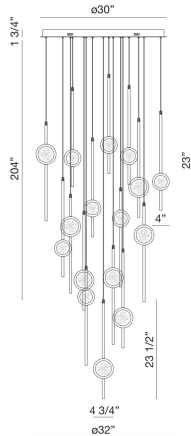

BARLETTA, 16 LT LED CHANDELIER

PRODUCT DETAILS

No.	:	39465-023
Product Color	:	BRASS ANODIZED ALUMINUM
Product Material	:	ALUMINUM
Shade / Accent Colour	:	BRASS
Shade / Accent Material	:	ALUMINUM
Diameter	:	32"
Height	:	23.5"
Weight	:	77.8lbs

LIGHT SOURCE DETAILS

Light Source Type	:	INTEGRATED LED
Input Voltage	:	120V
Bulb Voltage	:	120V
Socket Type	:	LED
Total Wattage	:	90W
Total Lumen	:	3800lm
Kelvin	:	3500K
CRI	:	90
Dimmable	:	Yes

OPTIONS AVAILABLE

ITEM NO.	FINISH	SHADE
39465-016	BLACK ANODIZED ALUMINUM	BLACK
39465-023	BRASS ANODIZED ALUMINUM	BRASS
39465-030	BLACK ANODIZED ALUMINUM	BRASS

TECHNICAL DETAILS

Hanging Support Type	:	WIRE
Hanging Support Length	:	204"
Canopy / Backplate Height	:	1.75"
Canopy / Backplate Dia.	:	30"