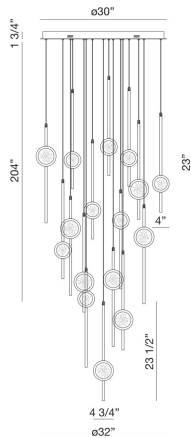

BARLETTA, 16 LT LED CHANDELIER

PRODUCT DETAILS

No.	:	39465-030
Product Color	:	BLACK ANODIZED ALUMINUM
Product Material	:	ALUMINUM
Shade / Accent Colour	:	BRASS
Shade / Accent Material	:	ALUMINUM
Diameter	:	32"
Height	:	23.5"
Weight	:	77.8lbs

LIGHT SOURCE DETAILS

Light Source Type	:	INTEGRATED LED
Input Voltage	:	120V
Bulb Voltage	:	120V
Socket Type	:	LED
Total Wattage	:	90W
Total Lumen	:	3800lm
Kelvin	:	3500K
CRI	:	90
Dimmable	:	Yes

OPTIONS AVAILABLE

ITEM NO.	FINISH	SHADE
39465-016	BLACK ANODIZED ALUMINUM	BLACK
39465-023	BRASS ANODIZED ALUMINUM	BRASS
39465-030	BLACK ANODIZED ALUMINUM	BRASS

TECHNICAL DETAILS

Hanging Support Type	:	WIRE
Hanging Support Length	:	204"
Canopy / Backplate Height	:	1.75"
Canopy / Backplate Dia.	:	30"