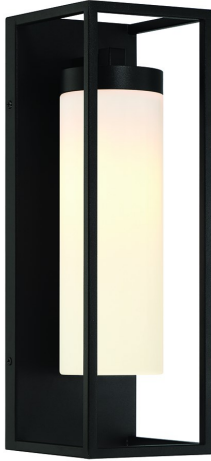

REN, 1 LT OUTDOOR LANTERN

PRODUCT DETAILS

No.	:	41962-015
Product Color	:	SATIN BLACK
Product Material	:	POWDER COATING OVER GALVANIZED STEEL
Shade / Accent Colour	:	OPAL WHITE GLASS
Shade / Accent Material	:	GLASS
Width	:	5.5"
Height	:	16.5"
Ext	:	6"

LIGHT SOURCE DETAILS

Number of Bulbs	:	1
Light Source Type	:	T10
Input Voltage	:	120V
Bulb Voltage	:	120V
Socket Type	:	E26
Wattage	:	60W
Total Wattage	:	60W
Bulb Included	:	No
Dimmable	:	Yes

OPTIONS AVAILABLE

ITEM NO.	FINISH	SHADE
41962-015	SATIN BLACK	OPAL WHITE GLASS

TECHNICAL DETAILS

Canopy / Backplate Length	:	16.5"
Canopy / Backplate Width	:	5.5"
Location	:	WET
Approval	:	

PROJECT INFORMATION

Job Name: Date: Category: