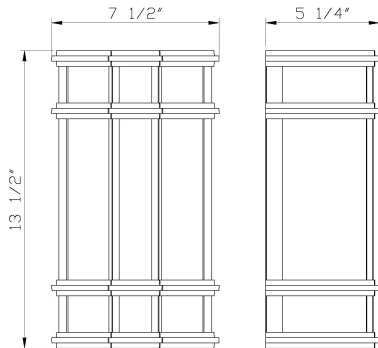

MONTE, LED WALL SCONCE

PRODUCT DETAILS

No.	:	42687-016
Product Color	:	SATIN BLACK
Product Material	:	DIE CAST ALUMINUM WITH WHITE GLASS PANEL
Shade / Accent Colour	:	WHITE GLASS
Shade / Accent Material	:	GLASS
Width	:	7.5"
Height	:	13.5"
Ext	:	5.25"

ITEM NO.	FINISH	SHADE
42687-016	SATIN BLACK	WHITE GLASS

TECHNICAL DETAILS

Canopy / Backplate Length	:	13"
Canopy / Backplate Height	:	1"
Canopy / Backplate Width	:	5.25"
Location	:	WET
Approval	:	

PROJECT INFORMATION