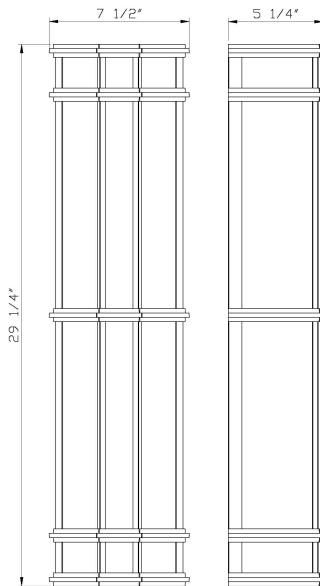

### PRODUCT DETAILS

No.	:	42689-010
Product Color	:	SATIN BLACK
Product Material	:	DIE CAST ALUMINUM WITH WHITE GLASS PANEL
Shade / Accent Colour	:	WHITE GLASS
Shade / Accent Material	:	GLASS
Width	:	7.5"
Height	:	29.25"
Ext	:	5.25"

### TECHNICAL DETAILS

Canopy / Backplate Length	:	29"
Canopy / Backplate Height	:	1"
Canopy / Backplate Width	:	5.25"
Location	:	WET
Approval	:	