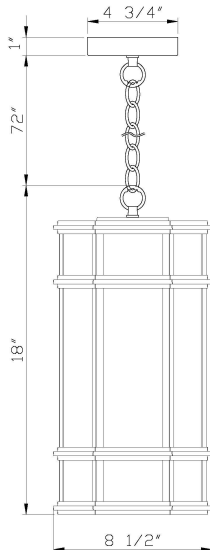

MONTE, LED PENDANT

PRODUCT DETAILS

No.	:	42691-013
Product Color	:	SATIN BLACK
Product Material	:	DIE CAST ALUMINUM WITH WHITE GLASS PANEL
Shade / Accent Colour	:	WHITE GLASS
Shade / Accent Material	:	GLASS
Width	:	8.5"
Height	:	18"

ITEM NO.	FINISH	SHADE
42691-013	SATIN BLACK	WHITE GLASS

TECHNICAL DETAILS

Hanging Support Length	:	72"
Canopy / Backplate Height	:	0.75"
Canopy / Backplate Dia.	:	4.75"
Location	:	WET
Approval	:	

PROJECT INFORMATION