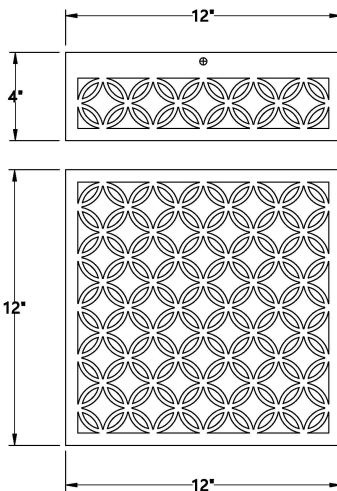

CLOVER, LED FLUSHMOUNT

PRODUCT DETAILS

No.	:	42696-018
Product Color	:	BLACK
Product Material	:	POWDER COATING OVER GALVANIZED STEEL
Shade / Accent Colour	:	WHITE GLASS
Shade / Accent Material	:	GLASS
Length	:	12"
Width	:	12"
Height	:	4"

ITEM NO.	FINISH	SHADE
42696-018	BLACK	WHITE GLASS
42696-026	AGED SILVER	WHITE GLASS

TECHNICAL DETAILS

Canopy / Backplate Length	:	12"
Canopy / Backplate Width	:	12"
Location	:	WET
Approval	:	

42696

PROJECT INFORMATION