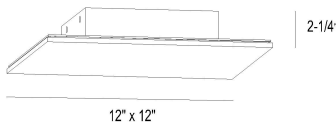

ANNETTE, LED FLUSHMOUNT

PRODUCT DETAILS

No.	:	42709-022
Product Color	:	SILVER
Product Material	:	POWDER COATING OVER GALVANIZED STEEL
Length	:	12"
Width	:	12"
Height	:	2.25"
Weight	:	4.7lbs

LIGHT SOURCE DETAILS

OPTIONS AVAILABLE

ITEM NO.	FINISH	SHADE
42709-015	SATIN BLACK	
42709-022	SILVER	

42709-015

/

42709-022

TECHNICAL DETAILS

Canopy / Backplate Length	:	7"
Canopy / Backplate Height	:	0.75"
Canopy / Backplate Width	:	7"
Driver	:	NOVBO
Approval	:	