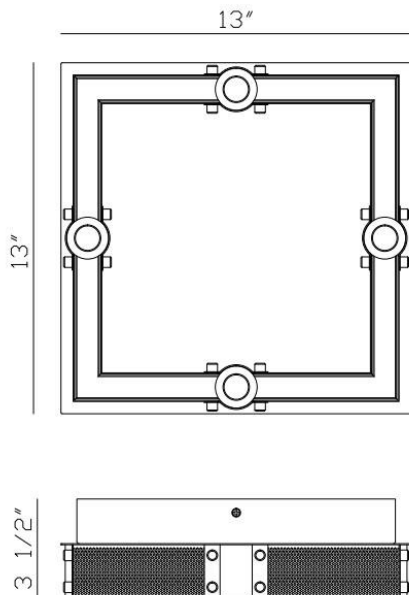

ADMIRAL, LED FLUSHMOUNT

PRODUCT DETAILS

No.	:	42715-016
Product Color	:	BLACK + GOLD
Product Material	:	IRON + ALUMINUM
Shade / Accent Colour	:	WHITE PC
Shade / Accent Material	:	PC
Length	:	13"
Width	:	13"
Height	:	3.5"

LIGHT SOURCE DETAILS

Light Source Type	:	INTEGRATED LED
Input Voltage	:	120V
Bulb Voltage	:	120V
Socket Type	:	LED
Total Wattage	:	20W
Total Lumen	:	610lm
Kelvin	:	3000K
CRI	:	90
Dimmable	:	Yes

OPTIONS AVAILABLE

ITEM NO.	FINISH	SHADE
42715-016	BLACK + GOLD	WHITE PC

TECHNICAL DETAILS

Canopy / Backplate Length	:	13"
Canopy / Backplate Height	:	0.75"
Canopy / Backplate Width	:	13"
Driver	:	ES
Location	:	WET
Approval	:	