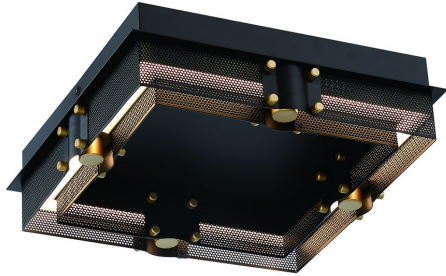

ADMIRAL, LED FLUSHMOUNT

PRODUCT DETAILS

No.	:	42715-016
Product Color	:	BLACK + GOLD
Product Material	:	IRON + ALUMINUM
Shade / Accent Colour	:	WHITE PC
Shade / Accent Material	:	PC
Length	:	13"
Width	:	13"
Height	:	3.5"

LIGHT SOURCE DETAILS

Light Source Type	:	INTEGRATED LED
Input Voltage	:	120V
Bulb Voltage	:	120V
Socket Type	:	LED
Total Wattage	:	20W
Total Lumen	:	610lm
Kelvin	:	3000K
CRI	:	90
Dimmable	:	Yes

OPTIONS AVAILABLE

ITEM NO.	FINISH	SHADE
42715-016	BLACK + GOLD	WHITE PC

TECHNICAL DETAILS

Canopy / Backplate Length	:	13"
Canopy / Backplate Height	:	0.75"
Canopy / Backplate Width	:	13"
Driver	:	ES
Location	:	WET
Approval	:	