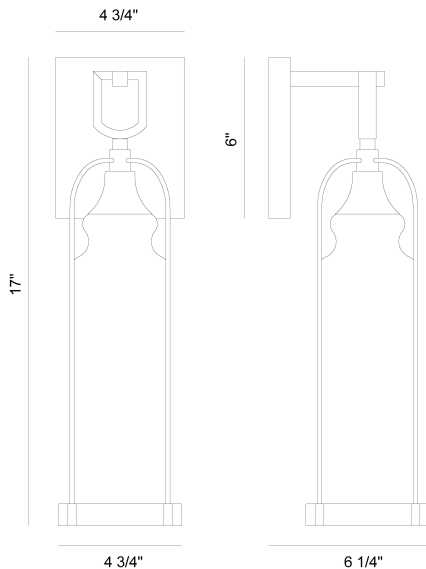

YASMIN, 1 LT WALL SCONCE

PRODUCT DETAILS

No.	:	42726-025
Product Color	:	AGED GOLD
Product Material	:	POWDER COATING OVER GALVANIZED STEEL
Shade / Accent Material	:	HAND BLOWN GLASS
Width	:	4.75"
Height	:	17"
Ext	:	6.25"

LIGHT SOURCE DETAILS

Number of Bulbs	:	6
Light Source Type	:	T10
Input Voltage	:	120V
Bulb Voltage	:	120V
Socket Type	:	E26
Wattage	:	60W
Total Wattage	:	360W
Bulb Included	:	No
Dimmable	:	Yes

OPTIONS AVAILABLE

ITEM NO.	FINISH	SHADE
42726-012	SATIN BLACK	
42726-025	AGED GOLD	

TECHNICAL DETAILS

Light Direction	:	Down
Canopy / Backplate Length	:	6"
Canopy / Backplate Height	:	0.75"
Canopy / Backplate Width	:	4.75"
Location	:	WET
Approval	:	