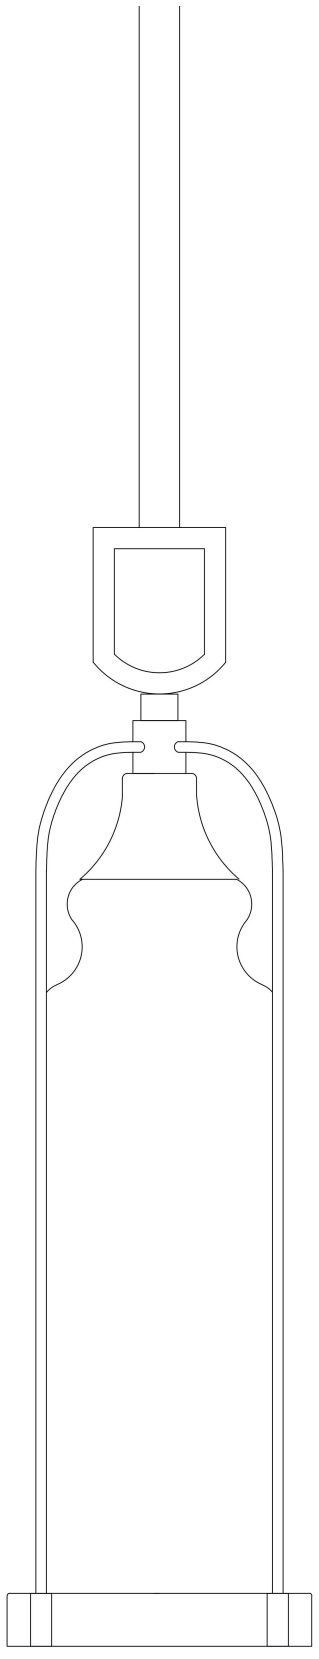

YASMIN, 1 LT MINI PENDANT

PRODUCT DETAILS

No.	:	42727-019
Product Color	:	SATIN BLACK
Product Material	:	POWDER COATING OVER GALVANIZED STEEL
Shade / Accent Material	:	HAND BLOWN GLASS
Diameter	:	5"
Height	:	16.75"

LIGHT SOURCE DETAILS

Number of Bulbs	:	1
Light Source Type	:	T10
Input Voltage	:	120V
Bulb Voltage	:	120V
Socket Type	:	E26
Wattage	:	60W
Total Wattage	:	60W
Bulb Included	:	No
Dimmable	:	Yes

OPTIONS AVAILABLE

ITEM NO.	FINISH	SHADE
42727-019	SATIN BLACK	
42727-026	AGED GOLD	

TECHNICAL DETAILS

Hanging Support Length	:	57"
Canopy / Backplate Height	:	1"
Canopy / Backplate Dia.	:	4.75"
Location	:	WET
Approval	:	

4 3/4"

3/4"

PROJECT INFORMATION

Job Name: Date: Type:

Comments:

16 3/4"

5"

42727