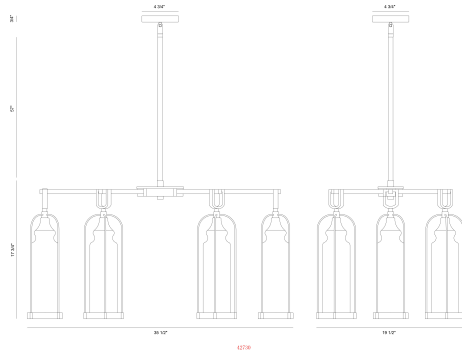

## YASMIN, 6 LT LINEAR CHANDELIER

### PRODUCT DETAILS

No.	:	42730-028
Product Color	:	AGED GOLD
Product Material	:	POWDER COATING OVER GALVANIZED STEEL
Shade / Accent Material	:	HAND BLOWN GLASS
Length	:	35.5"
Width	:	17.75"
Height	:	19.5"

### LIGHT SOURCE DETAILS

Number of Bulbs	:	6
Light Source Type	:	T10
Input Voltage	:	120V
Bulb Voltage	:	120V
Socket Type	:	E26
Wattage	:	60W
Total Wattage	:	360W
Bulb Included	:	No
Dimmable	:	Yes

### TECHNICAL DETAILS

Hanging Support Length	:	57"
Canopy / Backplate Height	:	0.5"
Canopy / Backplate Dia.	:	4.75"
Location	:	WET
Approval	:	