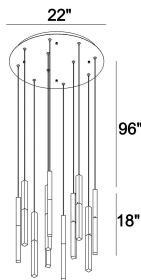

BENICIO, 22IN 11-LIGHT LED CHANDELIER

PRODUCT DETAILS

No.	:	46477-026
Product Color	:	POLISHED NICKEL
Product Material	:	METAL
Shade / Accent Colour	:	CLEAR
Shade / Accent Material	:	CRYSTAL
Length	:	22"
Width	:	22"
Diameter	:	22"
Height	:	18"
Overall Height	:	96"
Weight	:	29.2LBS
Shade Length	:	1"
Shade Width	:	1"
Shade Height	:	10.25"

LIGHT SOURCE DETAILS

Number of Bulbs	:	11
Light Source	:	LED
Light Source Type	:	LED
Bulb Voltage	:	120V
Wattage	:	2.5W
Total Wattage	:	27W
Delivered Lumens	:	1049LM
Kelvin	:	3000K
CRI	:	90
Bulb Included	:	YES
Dimmable	:	YES

OPTIONS AVAILABLE

ITEM NO.	FINISH	SHADE
46477-019	MATTE BLACK	CLEAR
46477-026	POLISHED NICKEL	CLEAR
46477-033	GOLD BLACK MIX	CLEAR

TECHNICAL DETAILS

Light Direction	:	DOWN
Hanging Support Type	:	AIRCRAFT CABLE
Canopy / Backplate Height	:	1.25"
Canopy / Backplate Dia.	:	19.75"
IP Rating	:	IP20
Location	:	DRY
Beam Angle	:	270