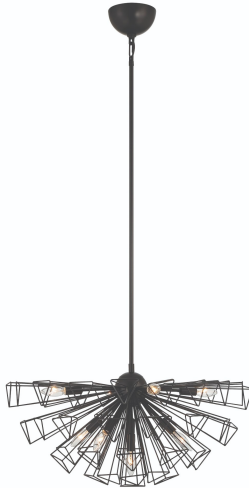

DENDELIO, 30IN 9-LIGHT SEMI FLUSH MOUNT

PRODUCT DETAILS

No.	:	46762-016
Length	:	30"
Width	:	22"
Height	:	16"
Weight	:	13.8LBS

LIGHT SOURCE DETAILS

Number of Bulbs	:	9
Light Source Type	:	E12
Bulb Voltage	:	120V
Socket Type	:	E12
Wattage	:	40W
Total Wattage	:	360W
Bulb Included	:	NO
Dimmable	:	YES

OPTIONS AVAILABLE

ITEM NO.	FINISH	SHADE
46762-016		
46762-023		

TECHNICAL DETAILS

Light Direction	:	AMBIENT
Hanging Support Type	:	ROD
Canopy / Backplate Length	:	6"
Canopy / Backplate Height	:	3"
Canopy / Backplate Width	:	6"
Canopy / Backplate Dia.	:	6"
IP Rating	:	IP20
Location	:	DRY
Beam Angle	:	360