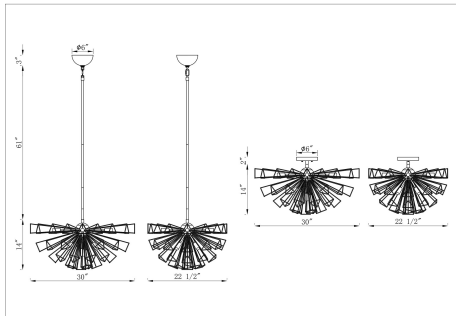

DENDELIO, 30IN 9-LIGHT SEMI FLUSH MOUNT

PRODUCT DETAILS

No.	:	46762-016
Length	:	30"
Width	:	22"
Height	:	16"
Weight	:	13.8LBS

LIGHT SOURCE DETAILS

Number of Bulbs	:	9
Light Source Type	:	E12
Bulb Voltage	:	120V
Socket Type	:	E12
Wattage	:	40W
Total Wattage	:	360W
Bulb Included	:	NO
Dimmable	:	YES

OPTIONS AVAILABLE

ITEM NO.	FINISH	SHADE
46762-016		
46762-023		

TECHNICAL DETAILS

Light Direction	:	AMBIENT
Hanging Support Type	:	ROD
Canopy / Backplate Length	:	6"
Canopy / Backplate Height	:	3"
Canopy / Backplate Width	:	6"
Canopy / Backplate Dia.	:	6"
IP Rating	:	IP20
Location	:	DRY
Beam Angle	:	360