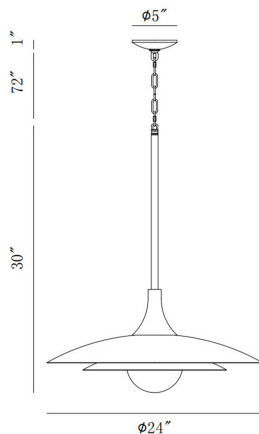

WELSH, 24IN LED PENDANT

PRODUCT DETAILS

No.	:	46785-015
Product Color	:	WHITE
Product Material	:	METAL
Shade / Accent Colour	:	WHITE
Shade / Accent Material	:	FROSTED GLASS
Length	:	24"
Width	:	24"
Diameter	:	24"
Height	:	30"
Overall Height	:	101"
Weight	:	9.2LBS
Shade Height	:	6.25"
Shade Diameter	:	6"

LIGHT SOURCE DETAILS

Number of Bulbs	:	1
Light Source	:	LED
Light Source Type	:	LED
Bulb Voltage	:	120V
Wattage	:	15W
Total Wattage	:	15W
Delivered Lumens	:	700LM
Kelvin	:	3000K
CRI	:	90
Bulb Included	:	YES
Dimmable	:	YES

OPTIONS AVAILABLE

ITEM NO.	FINISH	SHADE
46785-015	WHITE	WHITE
46785-022	BLUE	BLUE
46785-039	GRAY	GRAY
46785-046	BLACK	BLACK

TECHNICAL DETAILS

Light Direction	:	AMBIENT
Hanging Support Type	:	CHAIN
Canopy / Backplate Height	:	1"
Canopy / Backplate Dia.	:	5"
IP Rating	:	IP20
Location	:	DRY
Beam Angle	:	180