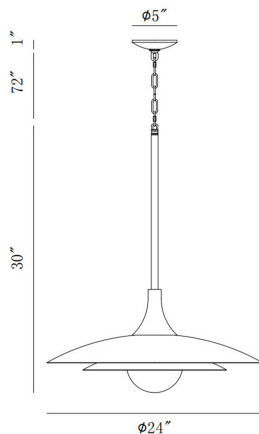

WELSH, 24IN LED PENDANT

PRODUCT DETAILS

No.	:	46785-022
Product Color	:	BLUE
Product Material	:	METAL
Shade / Accent Colour	:	BLUE
Shade / Accent Material	:	FROSTED GLASS
Length	:	24"
Width	:	24"
Diameter	:	24"
Height	:	30"
Overall Height	:	101"
Weight	:	9.2LBS
Shade Height	:	6.25"
Shade Diameter	:	6"

LIGHT SOURCE DETAILS

Number of Bulbs	:	1
Light Source	:	LED
Light Source Type	:	LED
Bulb Voltage	:	120V
Wattage	:	15W
Total Wattage	:	15W
Delivered Lumens	:	700LM
Kelvin	:	3000K
CRI	:	90
Bulb Included	:	YES
Dimmable	:	YES

OPTIONS AVAILABLE

ITEM NO.	FINISH	SHADE
46785-015	WHITE	WHITE
46785-022	BLUE	BLUE
46785-039	GRAY	GRAY
46785-046	BLACK	BLACK

TECHNICAL DETAILS

Light Direction	:	AMBIENT
Hanging Support Type	:	CHAIN
Canopy / Backplate Height	:	1"
Canopy / Backplate Dia.	:	5"
IP Rating	:	IP20
Location	:	DRY
Beam Angle	:	180