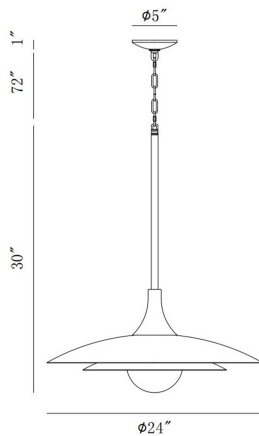

### PRODUCT DETAILS

No.	:	46785-039
Product Color	:	GRAY
Product Material	:	METAL
Shade / Accent Colour	:	GRAY
Shade / Accent Material	:	FROSTED GLASS
Length	:	24"
Width	:	24"
Diameter	:	24"
Height	:	30"
Overall Height	:	101"
Weight	:	9.2LBS
Shade Height	:	6.25"
Shade Diameter	:	6"

### LIGHT SOURCE DETAILS

Number of Bulbs	:	1
Light Source	:	LED
Light Source Type	:	LED
Bulb Voltage	:	120V
Wattage	:	15W
Total Wattage	:	15W
Delivered Lumens	:	700LM
Kelvin	:	3000K
CRI	:	90
Bulb Included	:	YES
Dimmable	:	YES

### TECHNICAL DETAILS

Light Direction	:	AMBIENT
Hanging Support Type	:	CHAIN
Canopy / Backplate Height	:	1"
Canopy / Backplate Dia.	:	5"
IP Rating	:	IP20
Location	:	DRY
Beam Angle	:	180