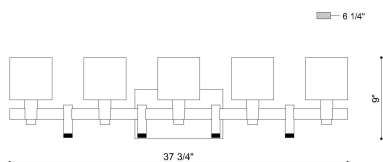

DECATO, 5-LIGHT VANITY

PRODUCT DETAILS

No.	:	46813-015
Product Color	:	BLACK
Product Material	:	METAL
Shade / Accent Colour	:	CLEAR
Shade / Accent Material	:	CLEAR GLASS
Width	:	5.5"
Height	:	37.875"
Overall Height	:	9.1"
Ext	:	7"
Weight	:	5.5LBS
Shade Height	:	4.7"
Shade Diameter	:	4.7"

TECHNICAL DETAILS

Light Direction	:	UP
Hanging Support Type	:	J-BOX
Canopy / Backplate Length	:	9.875"
Canopy / Backplate Height	:	1"
Canopy / Backplate Width	:	5.5"
IP Rating	:	IP20
Location	:	DAMP
Beam Angle	:	270