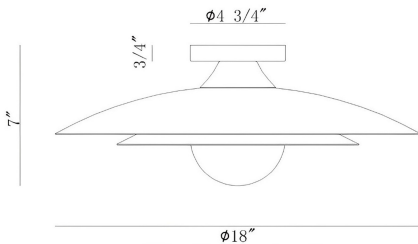

### PRODUCT DETAILS

No.	:	46815-019
Product Color	:	WHITE
Product Material	:	METAL
Shade / Accent Colour	:	WHITE
Shade / Accent Material	:	FROSTED GLASS
Length	:	18"
Width	:	18"
Diameter	:	18"
Height	:	7"
Overall Height	:	7"
Weight	:	4.4LBS
Shade Height	:	4.75"
Shade Diameter	:	4.5"

### TECHNICAL DETAILS

Light Direction	:	DOWN
Hanging Support Type	:	J-BOX
Canopy / Backplate Height	:	0.75"
Canopy / Backplate Dia.	:	4.75"
IP Rating	:	IP20
Location	:	DRY
Beam Angle	:	180