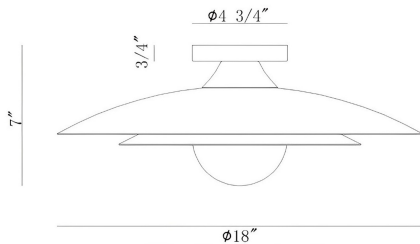

WELSH, 18IN LED FLUSH MOUNT

PRODUCT DETAILS

No.	:	46815-040
Product Color	:	BLACK
Product Material	:	METAL
Shade / Accent Colour	:	BLACK
Shade / Accent Material	:	FROSTED GLASS
Length	:	18"
Width	:	18"
Diameter	:	18"
Height	:	7"
Overall Height	:	7"
Weight	:	4.4LBS
Shade Height	:	4.75"
Shade Diameter	:	4.5"

OPTIONS AVAILABLE

ITEM NO.	FINISH	SHADE
46815-019	WHITE	WHITE
46815-026	BLUE	BLUE
46815-033	GRAY	GRAY
46815-040	BLACK	BLACK

TECHNICAL DETAILS

Light Direction	:	DOWN
Hanging Support Type	:	J-BOX
Canopy / Backplate Height	:	0.75"
Canopy / Backplate Dia.	:	4.75"
IP Rating	:	IP20
Location	:	DRY
Beam Angle	:	180