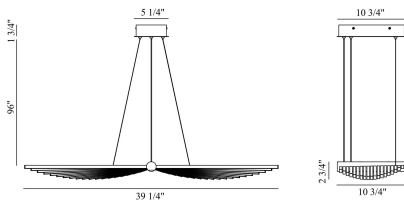

SERAPH, 39IN LED CHANDELIER

PRODUCT DETAILS

No.	:	46841-032
Product Color	:	WHITE
Product Material	:	METAL
Shade / Accent Colour	:	WHITE
Shade / Accent Material	:	PC
Length	:	39.25"
Width	:	10.75"
Height	:	2.75"
Overall Height	:	100.5"
Weight	:	8.5LBS

OPTIONS AVAILABLE

ITEM NO.	FINISH	SHADE
46841-018	BLACK	WHITE
46841-025	GOLD	WHITE
46841-032	WHITE	WHITE

TECHNICAL DETAILS

Light Direction	:	DOWN
Hanging Support Type	:	AIRCRAFT CABLE
Canopy / Backplate Length	:	10.75"
Canopy / Backplate Height	:	1.75"
Canopy / Backplate Width	:	5.25"
IP Rating	:	IP20
Location	:	DRY
Beam Angle	:	180