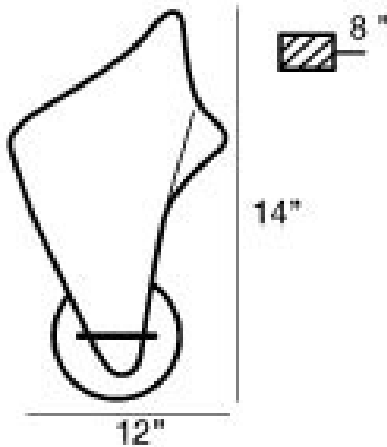

TECHNICAL DETAILS

Approval	:	

PROJECT INFORMATION

Job Name: Date: Type:

Comments: