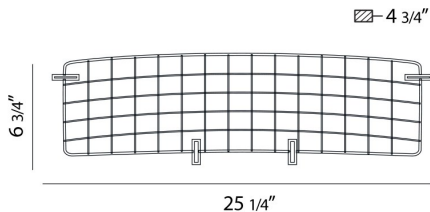

TECHNICAL DETAILS

Approval	:	

PROJECT INFORMATION

Job Name: Date: Type:

Comments: