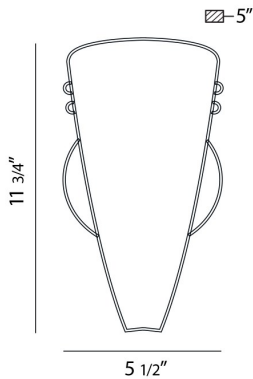

SICILY, 1-LIGHT WALL MOUNT

PRODUCT DETAILS

No.	:	7242-25
Product Color	:	CHROME
Shade / Accent Colour	:	WHITE
Width	:	5.5"
Height	:	11.75"
Ext	:	5"

LIGHT SOURCE DETAILS

Number of Bulbs	:	1
Light Source	:	Incandescent
Light Source Type	:	A19
Input Voltage	:	120V
Bulb Voltage	:	120V
Socket Type	:	E26
Wattage	:	60W
Total Wattage	:	60W
Bulb Included	:	No
Dimmable	:	Yes

Options Available

ITEM NO.	FINISH	SHADE
7242-25	CHROME	WHITE

TECHNICAL DETAILS

Canopy / Backplate Length	:	7.938"
Canopy / Backplate Height	:	0.625"
Canopy / Backplate Width	:	4.25"
Approval	:	

PROJECT INFORMATION