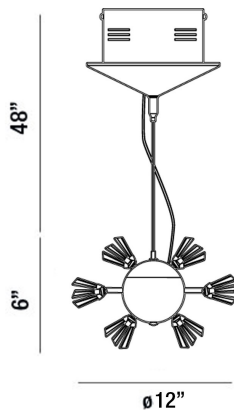

LENKA, 15-LIGHT PENDANT

PRODUCT DETAILS

No.	:	PN-15LEK-15
Product Color	:	CHROME
Shade / Accent Colour	:	CRYSTAL
Diameter	:	12"
Height	:	6"
Weight	:	13.2lbs

LIGHT SOURCE DETAILS

Number of Bulbs	:	15
Light Source	:	Halogen
Light Source Type	:	BI-PIN
Input Voltage	:	120V
Bulb Voltage	:	12V
Socket Type	:	G4
Wattage	:	10W
Total Wattage	:	150W
Bulb Included	:	Yes
Dimmable	:	Yes

Options Available

ITEM NO.	FINISH	SHADE
PN-15LEK-15	CHROME	CRYSTAL

TECHNICAL DETAILS

Hanging Support Type	:	AIRCRAFT CABLE
Hanging Support Length	:	48"
Approval	:	

PROJECT INFORMATION

 Job Name: Date: Type: