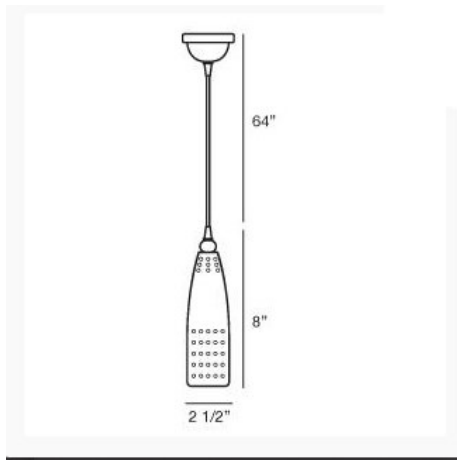

MYA, MYA,1-LIGHT LED PENDANT

PRODUCT DETAILS

No.	:	PN-1MYA-G10LED
Product Color	:	SATIN NICKEL
Diameter	:	2.5"
Height	:	8"
Weight	:	1.3lbs

LIGHT SOURCE DETAILS

Number of Bulbs	:	1
Light Source	:	LED
Light Source Type	:	GU10
Input Voltage	:	120V
Wattage	:	50W
Total Wattage	:	50W
CRI	:	80
Bulb Included	:	Yes
Dimmable	:	Yes

Options Available

ITEM NO.	FINISH	SHADE
PN-1MYA-G10LED	SATIN NICKEL	

TECHNICAL DETAILS

Approval	:	
----------	---	---

PROJECT INFORMATION

 Job Name: Date: Type:

 Comments: