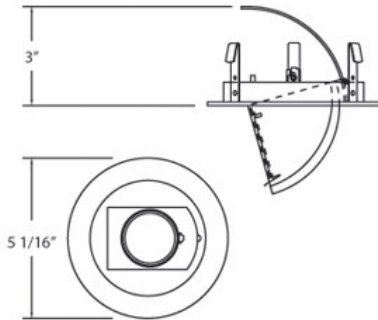

R014, TRIM, 4IN RETRACTABLE ELBOW

PRODUCT DETAILS

No.	:	R014-02
Product Color	:	WHITE
Diameter	:	5.125"
Height	:	2.875"
Weight	:	0.4lbs

LIGHT SOURCE DETAILS

Number of Bulbs	:	1
Light Source	:	Halogen
Light Source Type	:	MR16
Input Voltage	:	120V
Bulb Voltage	:	12V
Socket Type	:	GU5.3
Wattage	:	50W
Total Wattage	:	50W
Bulb Included	:	No
Dimmable	:	Yes

Options Available

ITEM NO.	FINISH	SHADE
R014-01	BLACK	
R014-02	WHITE	
R014-03	GOLD	
R014-04	SATIN NICKEL	
R014-05	CHROME	
R014-06	ANTIQUÉ BRASS	
R014-08	SATIN COPPER	
R014-09	BRONZE	

TECHNICAL DETAILS

Approval	:	
Beam Angle	:	80
Cut Hole Diameter	:	4.375"