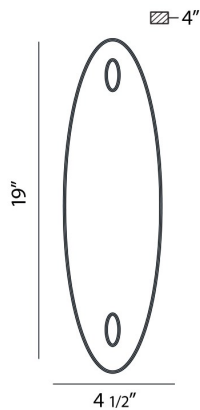

RIGA, 2-LIGHT WALL MOUNT

PRODUCT DETAILS

No.	:	SC-2RIGA-2N
Product Color	:	SATIN NICKEL
Shade / Accent Colour	:	OPAL
Width	:	4.5"
Height	:	19"
Ext	:	4"

LIGHT SOURCE DETAILS

Number of Bulbs	:	2
Light Source	:	Incandescent
Light Source Type	:	B10
Input Voltage	:	120V
Bulb Voltage	:	120V
Socket Type	:	E12
Wattage	:	40W
Total Wattage	:	80W
Bulb Included	:	No
Dimmable	:	Yes

Options Available

ITEM NO.	FINISH	SHADE
SC-2RIGA-2N	SATIN NICKEL	OPAL

TECHNICAL DETAILS

Canopy / Backplate Length	:	7.875"
Canopy / Backplate Height	:	0.813"
Canopy / Backplate Width	:	5.063"
Approval	:	