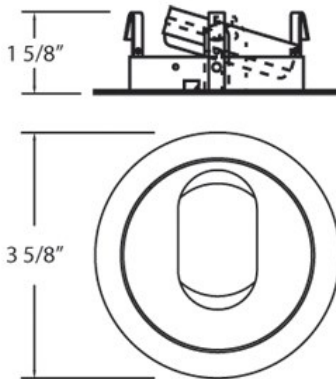

Options Available

ITEM NO.	FINISH	SHADE
TE03-02	WHITE