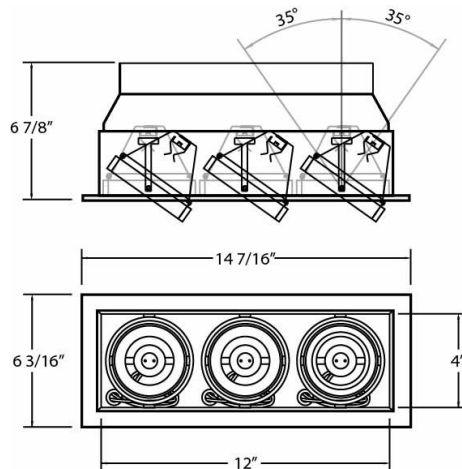

TE113GU10, 3-LIGHT GU10 MULTIPLE RECESS

PRODUCT DETAILS

No.	:	TE113GU10-0N
Product Color	:	BLACK
Shade / Accent Colour	:	PLATINUM
Length	:	14.4375"
Width	:	6.1875"
Height	:	6.875"

LIGHT SOURCE DETAILS

Number of Bulbs	:	3
Light Source	:	Halogen
Light Source Type	:	GU10
Input Voltage	:	120V
Bulb Voltage	:	120V
Socket Type	:	GU10
Wattage	:	50W
Total Wattage	:	150W
Bulb Included	:	No
Dimmable	:	Yes

Options Available

ITEM NO.	FINISH	SHADE
TE113GU10-01	BLACK	BLACK
TE113GU10-02	WHITE	BLACK
TE113GU10-0N	BLACK	PLATINUM
TE113GU10-22	WHITE	WHITE

TECHNICAL DETAILS

Location	:	DRY
Approval	:	
Horizontal Adjustment	:	35
Cut Hole Length	:	13.375"
Cut Hole Width	:	5.125"