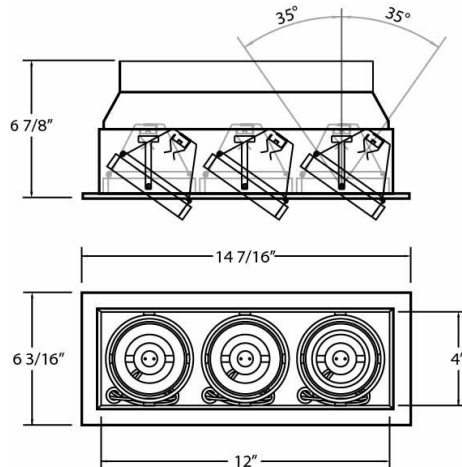

### PRODUCT DETAILS

No.	:	TE113GU10-22
Product Color	:	WHITE
Shade / Accent Colour	:	WHITE
Length	:	14.4375"
Width	:	6.1875"
Height	:	6.875"

### TECHNICAL DETAILS

Location	:	DRY
Approval	:	
Horizontal Adjustment	:	35
Cut Hole Length	:	13.375"
Cut Hole Width	:	5.125"