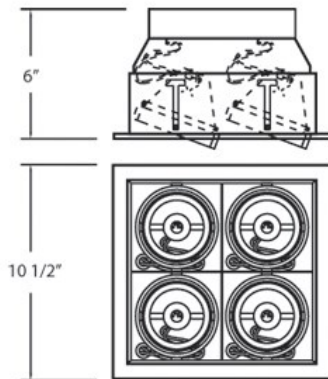

TE114, 4-LIGHT, MULTIPLE RECESSED, MR16

PRODUCT DETAILS

No.	:	TE114B-0N
Product Color	:	BLACK
Shade / Accent Colour	:	PLATINUM
Length	:	10.5"
Width	:	10.5"
Height	:	6"

LIGHT SOURCE DETAILS

Number of Bulbs	:	4
Light Source	:	Halogen
Light Source Type	:	MR16
Input Voltage	:	120V
Bulb Voltage	:	12V
Socket Type	:	GU5.3
Wattage	:	50W
Total Wattage	:	200W
Bulb Included	:	No
Dimmable	:	Yes

Options Available

ITEM NO.	FINISH	SHADE
TE114B-02	WHITE	BLACK
TE114B-0N	BLACK	PLATINUM
TE114B-22	WHITE	WHITE

TECHNICAL DETAILS

Location	:	DRY
Approval	:	
Horizontal Adjustment	:	35
Cut Hole Length	:	9.5"
Cut Hole Width	:	9.5"