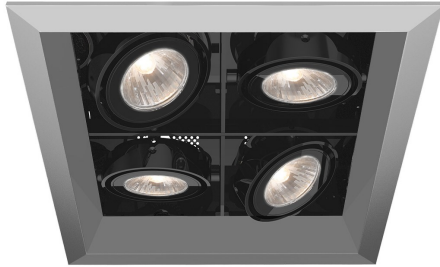

TE114, 4-LIGHT, MULTIPLE RECESSED, MR16

PRODUCT DETAILS

No.	:	TE114B-0N
Product Color	:	BLACK
Shade / Accent Colour	:	PLATINUM
Length	:	10.5"
Width	:	10.5"
Height	:	6"

LIGHT SOURCE DETAILS

Number of Bulbs	:	4
Light Source	:	Halogen
Light Source Type	:	MR16
Input Voltage	:	120V
Bulb Voltage	:	12V
Socket Type	:	GU5.3
Wattage	:	50W
Total Wattage	:	200W
Bulb Included	:	No
Dimmable	:	Yes

Options Available

ITEM NO.	FINISH	SHADE
TE114B-02	WHITE	BLACK
TE114B-0N	BLACK	PLATINUM
TE114B-22	WHITE	WHITE

TECHNICAL DETAILS

Location	:	DRY
Approval	:	
Horizontal Adjustment	:	35
Cut Hole Length	:	9.5"
Cut Hole Width	:	9.5"