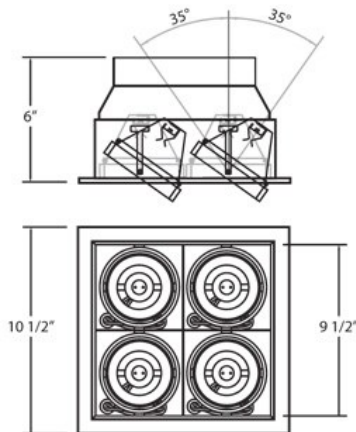

### PRODUCT DETAILS

No.	:	TE114BTR-02
Product Color	:	WHITE
Shade / Accent Colour	:	BLACK
Length	:	10.5"
Width	:	10.5"
Height	:	6"

### TECHNICAL DETAILS

Location	:	DRY
Approval	:	
Horizontal Adjustment	:	35
Cut Hole Length	:	9.5"
Cut Hole Width	:	9.5"