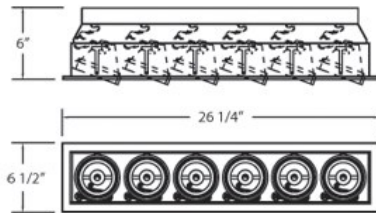

TE116A, 6-LIGHT, MULTIPLE RECESSED, MR16

PRODUCT DETAILS

No.	:	TE116A-0N
Product Color	:	BLACK
Shade / Accent Colour	:	PLATINUM
Length	:	26.25"
Width	:	6.5"
Height	:	6"

LIGHT SOURCE DETAILS

Number of Bulbs	:	6
Light Source	:	Halogen
Light Source Type	:	MR16
Input Voltage	:	120V
Bulb Voltage	:	12V
Socket Type	:	GU5.3
Wattage	:	50W
Total Wattage	:	300W
Bulb Included	:	No
Dimmable	:	Yes

Options Available

ITEM NO.	FINISH	SHADE
TE116A-01	BLACK	BLACK
TE116A-02	WHITE	BLACK
TE116A-0N	BLACK	PLATINUM
TE116A-22	WHITE	WHITE

TECHNICAL DETAILS

Location	:	DRY
Approval	:	
Horizontal Adjustment	:	35
Cut Hole Length	:	25.313"
Cut Hole Width	:	5.125"