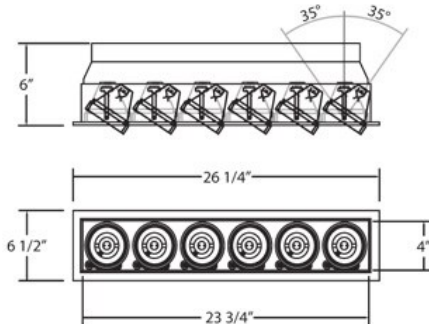

### PRODUCT DETAILS

No.	:	TE116ATR-02
Product Color	:	WHITE
Shade / Accent Colour	:	BLACK
Length	:	26.25"
Width	:	6.5"
Height	:	6"
Weight	:	8.2lbs

### TECHNICAL DETAILS

Location	:	DRY
Approval	:	
Horizontal Adjustment	:	35
Cut Hole Length	:	25.313"
Cut Hole Width	:	5.125"