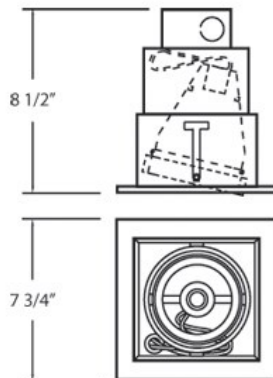

TE131, 1-LIGHT, MULTIPLE RECESSED, PAR30

PRODUCT DETAILS

No.	:	TE131-0N
Product Color	:	BLACK
Shade / Accent Colour	:	PLATINUM
Length	:	7.75"
Width	:	7.75"
Height	:	8.5"
Weight	:	3lbs

LIGHT SOURCE DETAILS

Options Available

ITEM NO.	FINISH	SHADE
TE131-01	BLACK	BLACK
TE131-02	WHITE	BLACK
TE131-0N	BLACK	PLATINUM
TE131-22	WHITE	WHITE

TECHNICAL DETAILS

Location	:	DRY
Approval	:	
Horizontal Adjustment	:	35
Cut Hole Length	:	6.75"
Cut Hole Width	:	6.75"