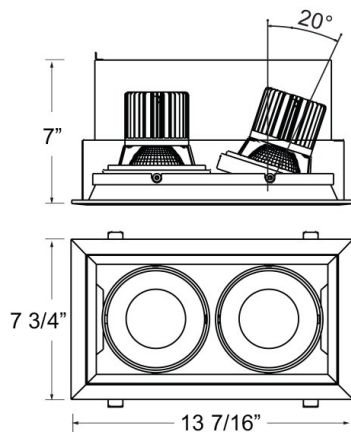

### PRODUCT DETAILS

No.	:	TE132LED-40-4-0N
Product Color	:	PLATINUM
Shade / Accent Colour	:	BLACK
Length	:	13.4375"
Width	:	7.75"
Height	:	7"
Weight	:	5lbs

### LIGHT SOURCE DETAILS

Light Source Type	:	INTEGRATED LED
Input Voltage	:	120V
Bulb Voltage	:	120V
Socket Type	:	LED
Total Wattage	:	52W
Total Lumen	:	5000lm
Kelvin	:	4000K
CRI	:	90
Dimmable	:	Yes

### TECHNICAL DETAILS

Driver	:	Inventronics 35W Driver
Location	:	DRY
Approval	:	
Title 24	:	Yes
Beam Angle	:	40
Cut Hole Length	:	12.5"
Cut Hole Width	:	6.75"