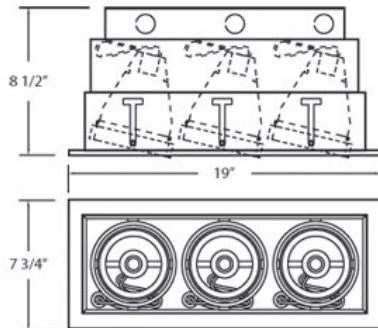

TE133, 3-LIGHT, MULTIPLE RECESSED, PAR30

PRODUCT DETAILS

No.	:	TE133-0N
Product Color	:	PLATINUM
Shade / Accent Colour	:	BLACK
Length	:	19"
Width	:	7.75"
Height	:	8.5"
Weight	:	7lbs

LIGHT SOURCE DETAILS

Number of Bulbs	:	3
Light Source	:	Incandescent
Light Source Type	:	PAR30
Input Voltage	:	120V
Bulb Voltage	:	120V
Socket Type	:	E26
Wattage	:	75W
Total Wattage	:	225W
Bulb Included	:	No
Dimmable	:	Yes

Options Available

ITEM NO.	FINISH	SHADE
TE133-01	BLACK	BLACK
TE133-02	WHITE	BLACK
TE133-0N	PLATINUM	BLACK
TE133-22	WHITE	WHITE

TECHNICAL DETAILS

Location	:	DRY
Approval	:	
Horizontal Adjustment	:	35
Cut Hole Length	:	18"
Cut Hole Width	:	6.75"