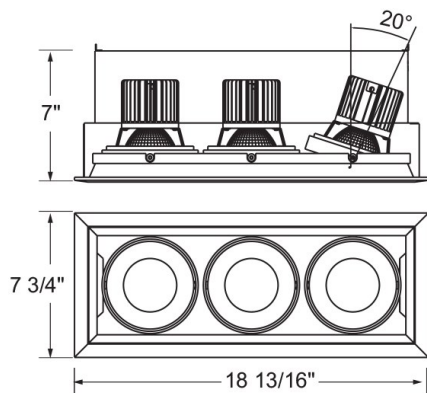

TE133LED, 3-LIGHT LED MULTIPLE RECESS

PRODUCT DETAILS

No.	:	TE133LED-30-2-22
Product Color	:	WHITE
Shade / Accent Colour	:	WHITE
Length	:	18.8125"
Width	:	7.75"
Height	:	7"
Weight	:	7lbs

LIGHT SOURCE DETAILS

Light Source Type	:	INTEGRATED LED
Input Voltage	:	120V
Bulb Voltage	:	120V
Socket Type	:	LED
Total Wattage	:	78W
Total Lumen	:	7500lm
Kelvin	:	3000K
CRI	:	90
Dimmable	:	Yes

Options Available

ITEM NO.	FINISH	SHADE
TE133LED-30-2-01	BLACK	BLACK
TE133LED-30-2-02	WHITE	BLACK
TE133LED-30-2-0N	PLATINUM	BLACK
TE133LED-30-2-22	WHITE	WHITE

TECHNICAL DETAILS

Driver	:	Inventronics 35W Current Driver
Location	:	DRY
Approval	:	
Title 24	:	Yes
Beam Angle	:	20
Cut Hole Length	:	18"
Cut Hole Width	:	6.75"

PROJECT INFORMATION

 Job Name: Date: Type: