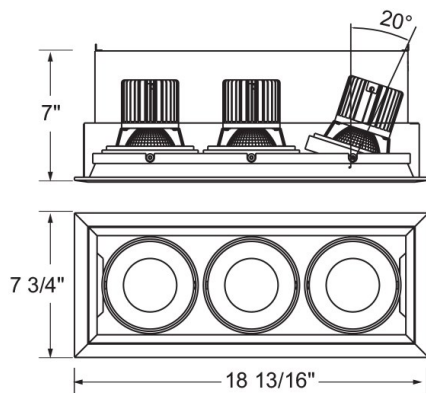

TE133LED, 3-LIGHT LED MULTIPLE RECESS

PRODUCT DETAILS

No.	:	TE133LED-30-4-0N
Product Color	:	PLATINUM
Shade / Accent Colour	:	BLACK
Length	:	18.8125"
Width	:	7.75"
Height	:	7"
Weight	:	7lbs

LIGHT SOURCE DETAILS

Light Source Type	:	INTEGRATED LED
Input Voltage	:	120V
Bulb Voltage	:	120V
Socket Type	:	LED
Total Wattage	:	78W
Total Lumen	:	7500lm
Kelvin	:	3000K
CRI	:	90
Dimmable	:	Yes

Options Available

ITEM NO.	FINISH	SHADE
TE133LED-30-4-01	BLACK	BLACK
TE133LED-30-4-02	WHITE	BLACK
TE133LED-30-4-0N	PLATINUM	BLACK
TE133LED-30-4-22	WHITE	WHITE

TECHNICAL DETAILS

Driver	:	Inventronics 35W Current Driver
Location	:	DRY
Approval	:	
Title 24	:	Yes
Beam Angle	:	40
Cut Hole Length	:	18"
Cut Hole Width	:	6.75"

PROJECT INFORMATION

 Job Name: Date: Type: