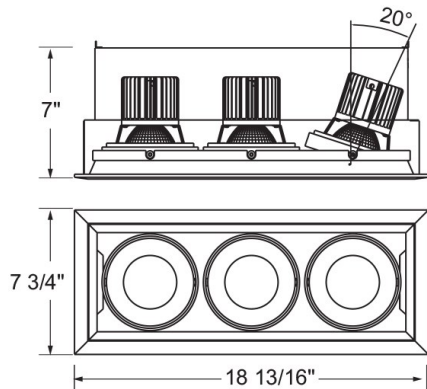

### PRODUCT DETAILS

No.	:	TE133LED-35-4-02
Product Color	:	WHITE
Shade / Accent Colour	:	BLACK
Length	:	18.8125"
Width	:	7.75"
Height	:	7"
Weight	:	7lbs

### LIGHT SOURCE DETAILS

Light Source Type	:	INTEGRATED LED
Input Voltage	:	120V
Bulb Voltage	:	120V
Socket Type	:	LED
Total Wattage	:	78W
Total Lumen	:	7500lm
Kelvin	:	3500K
CRI	:	90
Dimmable	:	Yes

### TECHNICAL DETAILS

Driver	:	Inventronics 35W Current Driver
Location	:	DRY
Approval	:	
Title 24	:	Yes
Beam Angle	:	40
Cut Hole Length	:	18"
Cut Hole Width	:	6.75"