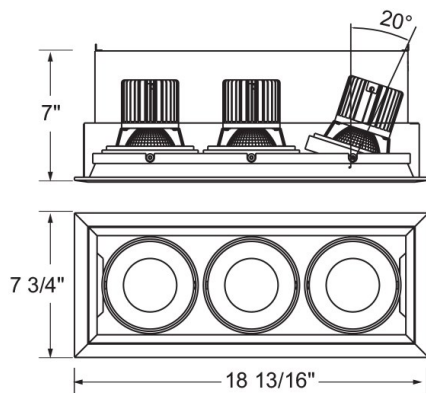

TE133LED, 3-LIGHT LED MULTIPLE RECESS

PRODUCT DETAILS

No.	:	TE133LED-40-2-22
Product Color	:	WHITE
Shade / Accent Colour	:	WHITE
Length	:	18.8125"
Width	:	7.75"
Height	:	7"
Weight	:	7lbs

LIGHT SOURCE DETAILS

Light Source Type	:	INTEGRATED LED
Input Voltage	:	120V
Bulb Voltage	:	120V
Socket Type	:	LED
Total Wattage	:	78W
Total Lumen	:	7500lm
Kelvin	:	4000K
CRI	:	90
Dimmable	:	Yes

TECHNICAL DETAILS

Driver	:	Inventronics 35W Current Driver
Location	:	DRY
Approval	:	
Title 24	:	Yes
Beam Angle	:	20
Cut Hole Length	:	18"
Cut Hole Width	:	6.75"

Options Available

ITEM NO.	FINISH	SHADE
TE133LED-40-2-01	BLACK	BLACK
TE133LED-40-2-02	WHITE	BLACK
TE133LED-40-2-0N	PLATINUM	BLACK
TE133LED-40-2-22	WHITE	WHITE

PROJECT INFORMATION

Job Name: Date: Type:

Comments: