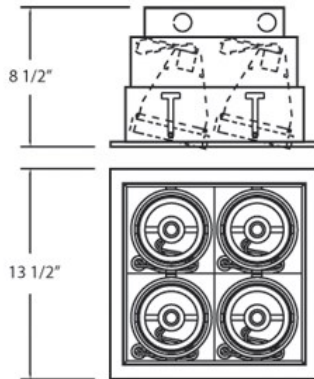

TE134B, 4-LIGHT, MULTIPLE RECESSED, PAR30

PRODUCT DETAILS

No.	:	TE134B-02
Product Color	:	WHITE
Shade / Accent Colour	:	BLACK
Length	:	13.5"
Width	:	13.5"
Height	:	8.5"

LIGHT SOURCE DETAILS

Number of Bulbs	:	4
Light Source	:	Incandescent
Light Source Type	:	PAR30
Input Voltage	:	120V
Bulb Voltage	:	120V
Socket Type	:	E26
Wattage	:	75W
Total Wattage	:	300W
Bulb Included	:	No
Dimmable	:	Yes

Options Available

ITEM NO.	FINISH	SHADE
TE134B-01	BLACK	BLACK
TE134B-02	WHITE	BLACK
TE134B-0N	PLATINUM	BLACK
TE134B-22	WHITE	WHITE

TECHNICAL DETAILS

Location	:	DRY
Approval	:	
Horizontal Adjustment	:	35
Cut Hole Length	:	12.75"
Cut Hole Width	:	12.75"