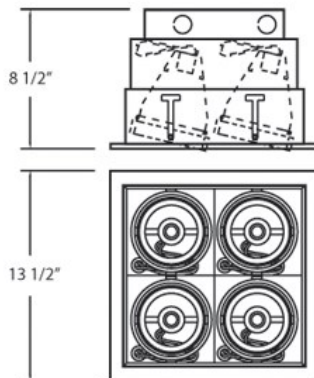

TE134B, 4-LIGHT, MULTIPLE RECESSED, PAR30

PRODUCT DETAILS

No.	:	TE134B-22
Product Color	:	WHITE
Shade / Accent Colour	:	WHITE
Length	:	13.5"
Width	:	13.5"
Height	:	8.5"

LIGHT SOURCE DETAILS

Number of Bulbs	:	4
Light Source	:	Incandescent
Light Source Type	:	PAR30
Input Voltage	:	120V
Bulb Voltage	:	120V
Socket Type	:	E26
Wattage	:	75W
Total Wattage	:	300W
Bulb Included	:	No
Dimmable	:	Yes

Options Available

ITEM NO.	FINISH	SHADE
TE134B-01	BLACK	BLACK
TE134B-02	WHITE	BLACK
TE134B-0N	PLATINUM	BLACK
TE134B-22	WHITE	WHITE

TECHNICAL DETAILS

Location	:	DRY
Approval	:	
Horizontal Adjustment	:	35
Cut Hole Length	:	12.75"
Cut Hole Width	:	12.75"