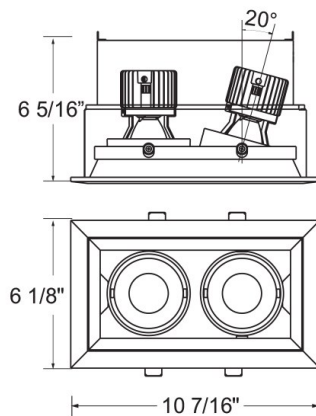

### PRODUCT DETAILS

No.	:	TE162LED-30-4-22
Product Color	:	WHITE
Shade / Accent Colour	:	WHITE
Length	:	10.4375"
Width	:	6.125"
Height	:	6.3125"

### TECHNICAL DETAILS

Driver	:	ES 16.8W Current Driver
Location	:	DRY
Approval	:	
Title 24	:	Yes
Beam Angle	:	40
Cut Hole Length	:	9.5"
Cut Hole Width	:	5.125"