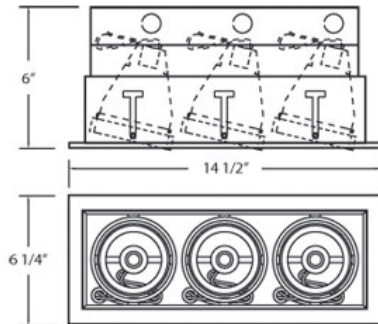

TE163, 3-LIGHT, MULTIPLE RECESSED, PAR20

PRODUCT DETAILS

No.	:	TE163-0N
Product Color	:	PLATINUM
Shade / Accent Colour	:	BLACK
Length	:	14.5"
Width	:	6.25"
Height	:	6"
Weight	:	4.6lbs

LIGHT SOURCE DETAILS

Options Available

ITEM NO.	FINISH	SHADE
TE163-01	BLACK	BLACK
TE163-02	WHITE	BLACK
TE163-0N	PLATINUM	BLACK
TE163-22	WHITE	WHITE

TECHNICAL DETAILS

Location	:	DRY
Approval	:	
Horizontal Adjustment	:	35
Cut Hole Length	:	13.375"
Cut Hole Width	:	5.125"