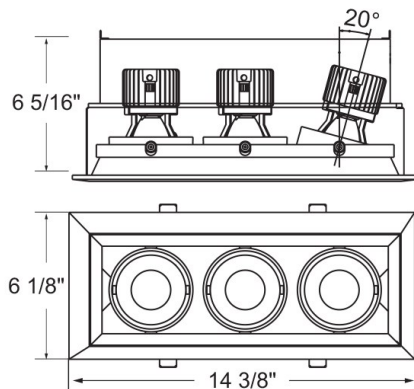

TE163LED, 3-LIGHT LED MULTIPLE RECESS

PRODUCT DETAILS

No.	:	TE163LED-30-2-22
Product Color	:	WHITE
Shade / Accent Colour	:	WHITE
Length	:	14.375"
Width	:	6.125"
Height	:	6.3125"

LIGHT SOURCE DETAILS

Light Source Type	:	INTEGRATED LED
Input Voltage	:	120V
Bulb Voltage	:	120V
Socket Type	:	LED
Total Wattage	:	60W
Total Lumen	:	3870lm
Kelvin	:	3000K
CRI	:	90
Dimmable	:	Yes

Options Available

ITEM NO.	FINISH	SHADE
TE163LED-30-2-01	BLACK	BLACK
TE163LED-30-2-02	WHITE	BLACK
TE163LED-30-2-22	WHITE	WHITE

TECHNICAL DETAILS

Location	:	DRY
Approval	:	
Title 24	:	Yes
Beam Angle	:	20
Cut Hole Length	:	13.5"
Cut Hole Width	:	5.188"