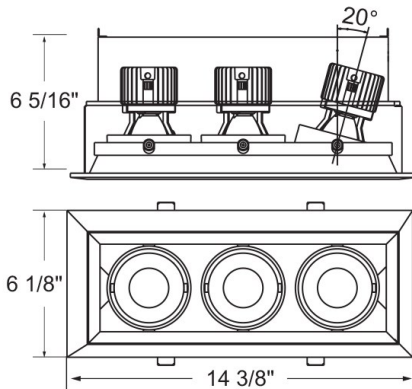

TE163LED, 3-LIGHT LED MULTIPLE RECESS

PRODUCT DETAILS

No.	:	TE163LED-35-2-0N
Product Color	:	PLATINUM
Shade / Accent Colour	:	BLACK
Length	:	14.375"
Width	:	6.125"
Height	:	6.3125"

LIGHT SOURCE DETAILS

Light Source Type	:	INTEGRATED LED
Input Voltage	:	120V
Bulb Voltage	:	120V
Socket Type	:	LED
Total Wattage	:	45W
Total Lumen	:	3870lm
Kelvin	:	3500K
CRI	:	90
Dimmable	:	Yes

Options Available

ITEM NO.	FINISH	SHADE
TE163LED-35-2-01	BLACK	BLACK
TE163LED-35-2-02	WHITE	BLACK
TE163LED-35-2-0N	PLATINUM	BLACK
TE163LED-35-2-22	WHITE	WHITE

TECHNICAL DETAILS

Location	:	DRY
Approval	:	
Title 24	:	Yes
Beam Angle	:	20
Cut Hole Length	:	13.5"
Cut Hole Width	:	5.188"