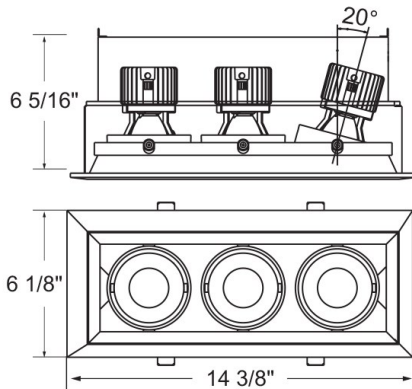

### PRODUCT DETAILS

No.	:	TE163LED-35-4-02
Product Color	:	WHITE
Shade / Accent Colour	:	BLACK
Length	:	14.375"
Width	:	6.125"
Height	:	6.3125"

### TECHNICAL DETAILS

Location	:	DRY
Approval	:	
Title 24	:	Yes
Beam Angle	:	40
Cut Hole Length	:	13.5"
Cut Hole Width	:	5.188"