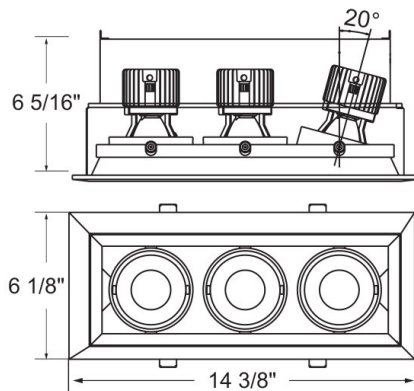

TE163LED, 3-LIGHT LED MULTIPLE RECESS

PRODUCT DETAILS

No.	:	TE163LED-35-4-22
Product Color	:	WHITE
Shade / Accent Colour	:	WHITE
Length	:	14.375"
Width	:	6.125"
Height	:	6.3125"

LIGHT SOURCE DETAILS

Light Source Type	:	INTEGRATED LED
Input Voltage	:	120V
Bulb Voltage	:	120V
Socket Type	:	LED
Total Wattage	:	45W
Total Lumen	:	3870lm
Kelvin	:	3500K
CRI	:	90
Dimmable	:	Yes

Options Available

ITEM NO.	FINISH	SHADE
TE163LED-35-4-01	BLACK	BLACK
TE163LED-35-4-02	WHITE	BLACK
TE163LED-35-4-0N	PLATINUM	BLACK
TE163LED-35-4-22	WHITE	WHITE

TECHNICAL DETAILS

Location	:	DRY
Approval	:	
Title 24	:	Yes
Beam Angle	:	40
Cut Hole Length	:	13.5"
Cut Hole Width	:	5.188"